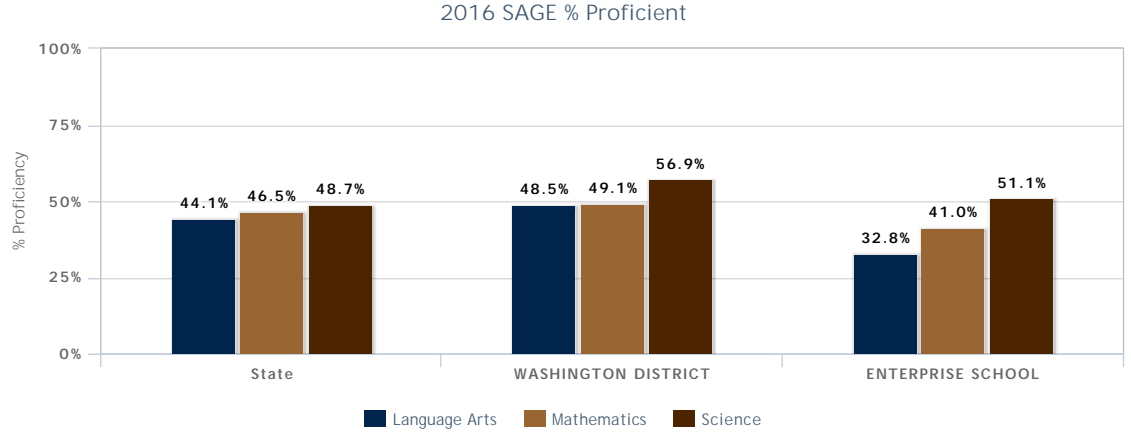

School Year
2015/2016

District
WASHINGTON DIS

School
ENTERPRISE SCH

Grades
All

SAGE Results for ENTERPRISE SCHOOL

SAGE Results for ENTERPRISE SCHOOL by Demographic Group

Demographic Categories	Language Arts % Prof	Mathematics % Prof	Science % Prof
All Students	32.8%	41.0%	51.1%
American Indian	0.0%	0.0%	0.0%
Asian	0.0%	100.0%	100.0%
Caucasian	35.1%	43.1%	54.7%
Hispanic	7.7%	8.3%	9.1%
Female	31.5%	40.9%	49.3%
Male	34.0%	41.0%	52.8%
Economically Disadvantaged	27.9%	36.4%	40.2%
Limited English Proficiency	12.5%	14.3%	0.0%
Students with Disabilities	4.0%	8.3%	0.0%
Mobile	14.3%	0.0%	20.0%