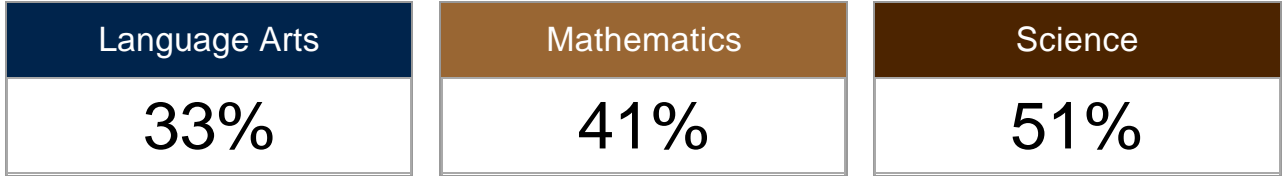

School Year
2015/2016

District
WASHINGTON DIS

School
ENTERPRISE SCH

Grades
All

SAGE Results for ENTERPRISE SCHOOL

SAGE Results for ENTERPRISE SCHOOL by Demographic Group

Demographic Categories	Language Arts % Prof	Mathematics % Prof	Science % Prof
All Students	32.8%	41.0%	51.1%
American Indian	0.0%	0.0%	0.0%
Asian	0.0%	100.0%	100.0%
Caucasian	35.1%	43.1%	54.7%
Hispanic	7.7%	8.3%	9.1%
Female	31.5%	40.9%	49.3%
Male	34.0%	41.0%	52.8%
Economically Disadvantaged	27.9%	36.4%	40.2%
Limited English Proficiency	12.5%	14.3%	0.0%
Students with Disabilities	4.0%	8.3%	0.0%
Mobile	14.3%	0.0%	20.0%