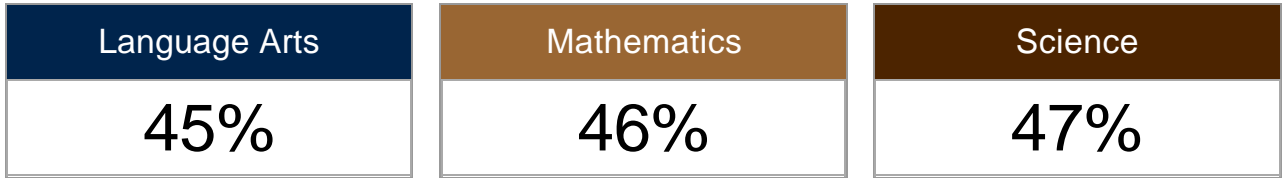

School Year
2016/2017

District
WASHINGTON DIS

School
ENTERPRISE SCH

Grades
All

SAGE Results for ENTERPRISE SCHOOL

SAGE Results for ENTERPRISE SCHOOL by Demographic Group

Demographic Categories	Language Arts % Prof	Mathematics % Prof	Science % Prof
All Students	44.7%	46.4%	47.0%
American Indian	100.0%	0.0%	
Asian	0.0%	100.0%	0.0%
Caucasian	45.8%	47.4%	50.7%
Hispanic	30.0%	36.4%	18.2%
Multiple Races	25.0%	25.0%	0.0%
Female	53.3%	45.7%	48.4%
Male	37.7%	47.0%	45.9%
Economically Disadvantaged	37.5%	40.7%	39.3%
Limited English Proficiency	0.0%	0.0%	0.0%
Students with Disabilities	10.7%	14.3%	5.0%
Mobile	30.8%	21.4%	16.7%