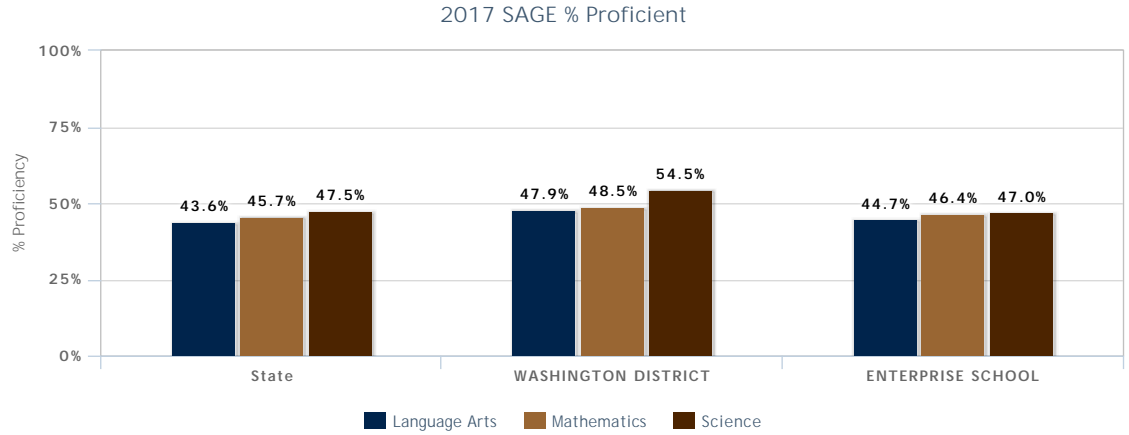

School Year
2016/2017

District
WASHINGTON DIS

School
ENTERPRISE SCH

Grades
All

SAGE Results for ENTERPRISE SCHOOL

SAGE Results for ENTERPRISE SCHOOL by Demographic Group

Demographic Categories	Language Arts % Prof	Mathematics % Prof	Science % Prof
All Students	44.7%	46.4%	47.0%
American Indian	100.0%	0.0%	
Asian	0.0%	100.0%	0.0%
Caucasian	45.8%	47.4%	50.7%
Hispanic	30.0%	36.4%	18.2%
Multiple Races	25.0%	25.0%	0.0%
Female	53.3%	45.7%	48.4%
Male	37.7%	47.0%	45.9%
Economically Disadvantaged	37.5%	40.7%	39.3%
Limited English Proficiency	0.0%	0.0%	0.0%
Students with Disabilities	10.7%	14.3%	5.0%
Mobile	30.8%	21.4%	16.7%